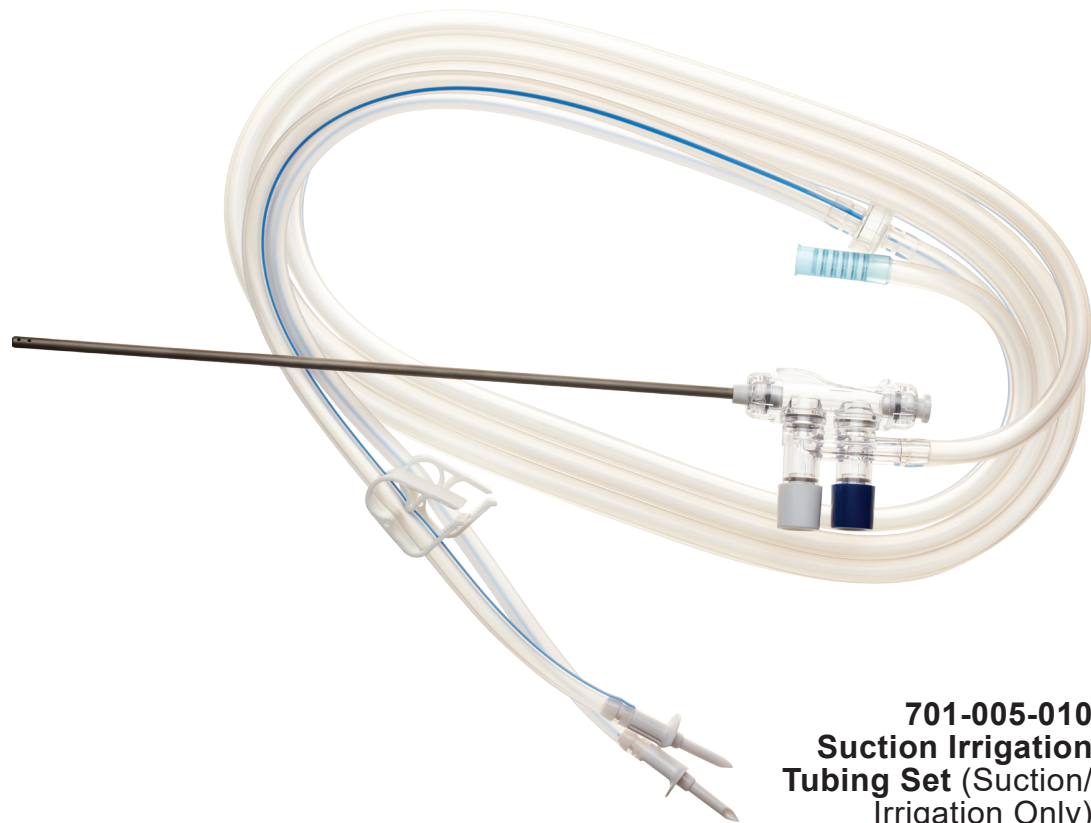

SUCTION IRRIGATION SYSTEMS

SUCTION, IRRIGATION, AND COAGULATION ALL IN ONE

- Colored Buttons\Tubings for Easy Identification
- Click-In Connection Allows Easy Exchange of Probes
- No Batteries Required
- High Flow for Efficient Suction\Irrigation
- Split Tubing for Suction\Irrigation
- Ergonomic Handpiece Prevents Fatigue
- Right or Left Handed
- Not Made With Natural Rubber Latex

TMDSIPL533
5mm/33cm
10pcs/box

TMDSIPS
5mm/33cm
10pcs/box

TMDSIP545
(Suction\Irrigation Only)
5mm/45cm
10pcs/box

701-005-010
Suction Irrigation
Tubing Set (Suction/
Irrigation Only)